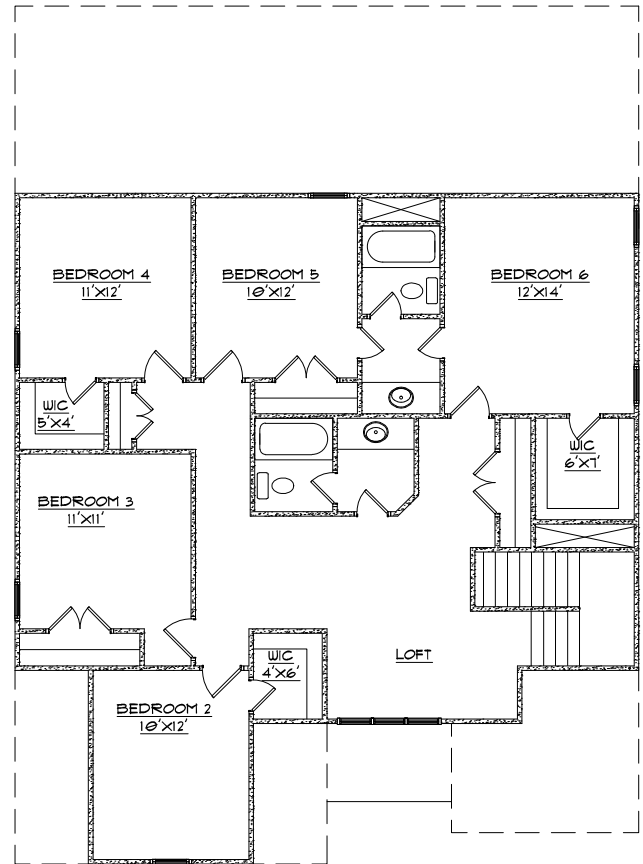

THE JADE

HEATED SQUARE FOOTAGE
 FIRST FLOOR: 1602 SQ FT
 SECOND FLOOR: 1348 SQ. FT.
 TOTAL: 2950 SQ FT

- 6 Bedroom w/ Loft , 3 1/2 Bath
- Family Room w/ Fireplace
- Large Kitchen with Large Dining Area
- Covered Patio
- 2 Car Garage