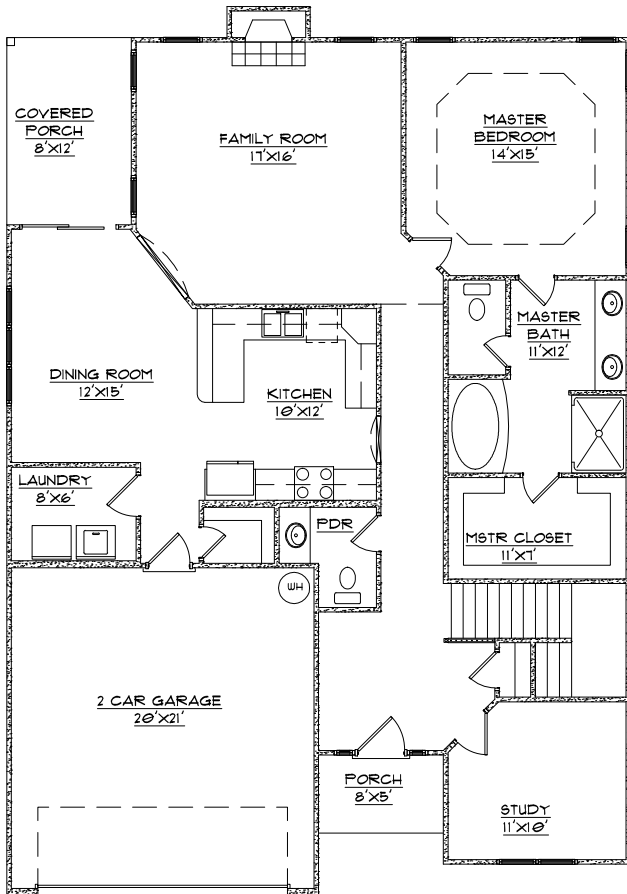

THE JADE

HEATED SQUARE FOOTAGE
 FIRST FLOOR: 1602 SQ FT
 SECOND FLOOR: 1348 SQ. FT.
 TOTAL: 2950 SQ FT

- 6 Bedroom w/ Loft , 3 1/2 Bath
- Family Room w/ Fireplace
- Large Kitchen with Large Dining Area
- Covered Patio
- 2 Car Garage