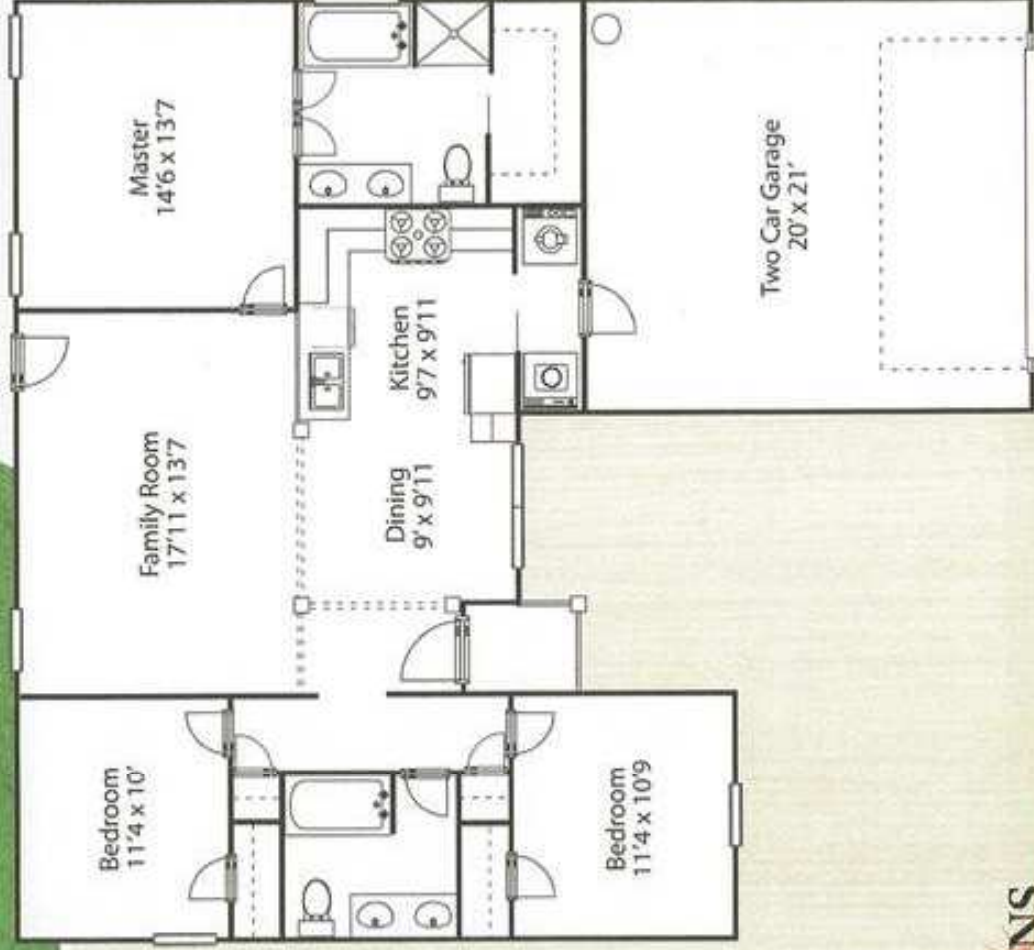

THE OAK

1,280 total heated sq. ft.

Built by
HORIZONS EAST

Artist's representation only. Plans may differ depending on the modifications performed by the builder. May vary from floor drawings.